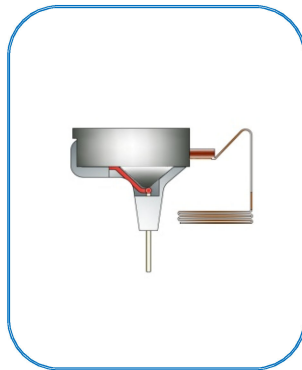

## Revolution G4-160 BP™

1 Bulb/Pack

Revolution G4-160-BP

G4-BP - Side View

## Revolution G4-205 BP™

1 Bulb/Pack

Revolution G4-205-BP

## Revolution G4-160 SP™

1 Bulb/Pack

Revolution G4-160-SP

G4-SP - Side View

## Revolution G4-205 SP™

1 Bulb/Pack

Revolution G4-205-SP

	Revolution G4-160 BP™	Revolution G4-205 BP™	Revolution G4-160 SP™	Revolution G4-205 SP™
<b>Product Sku Number</b>	<b>610074074830</b>	<b>610074074892</b>	<b>610074074809</b>	<b>610074074861</b>
<b>Color Temperature</b>	4200K			
<b>Lumen Output</b>	160 Lumens	205 Lumens	160 Lumens	205 Lumens
<b>Voltage / Regulated Range</b>	12 Volts DC / 8-30 Volts			
<b>Total Watts / Amps</b>	2.4 / .20	2.64 / .22	2.4 / .20	2.64 / .22
<b>Life Span</b>	<b>60,000 Hour Life Expectancy</b>			
<b>Comparable to Bulb/s</b>	19,773, 774, 782, 783, 790, 791, 891, JC-12V/10W/G4, JC-12V/20W/G4, 7371, 7373, 7382			
<b>Life Span</b>	<u>60,000 Hour Life Expectancy</u>			
<b>Bulb Ref. Chart (Page 22)</b>	<u>G4 - SUB-MINIATURE 2-PIN</u>			