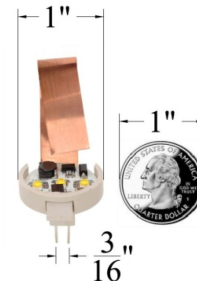

## Revolution G4-160 BP™

1 Bulb/Pack

Revolution G4-160-BP

G4-BP - Side View

## Revolution G4-205 BP™

1 Bulb/Pack

Revolution G4-205-BP

## Revolution G4-160 SP™

1 Bulb/Pack

Revolution G4-160-SP

G4-SP - Side View

## Revolution G4-205 SP™

1 Bulb/Pack

Revolution G4-205-SP

	Revolution G4-160 BP™	Revolution G4-205 BP™	Revolution G4-160 SP™	Revolution G4-205 SP™
<b>Product Sku Number</b>	<b>610074074830</b>	<b>610074074892</b>	<b>610074074809</b>	<b>610074074861</b>
<b>Color Temperature</b>	4200K			
<b>Lumen Output</b>	160 Lumens	205 Lumens	160 Lumens	205 Lumens
<b>Voltage / Regulated Range</b>	12 Volts DC / 8-30 Volts			
<b>Total Watts / Amps</b>	2.4 / .20	2.64 / .22	2.4 / .20	2.64 / .22
<b>Life Span</b>	<b>60,000 Hour Life Expectancy</b>			
<b>Comparable to Bulb/s</b>	19,773, 774, 782, 783, 790, 791, 891, JC-12V/10W/G4, JC-12V/20W/G4, 7371, 7373, 7382			
<b>Life Span</b>	<u>60,000 Hour Life Expectancy</u>			
<b>Bulb Ref. Chart (Page 22)</b>	<u>G4 - SUB-MINIATURE 2-PIN</u>			