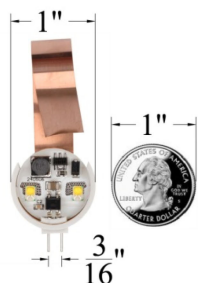

## Revolution G4-160 BP™

1 Bulb/Pack

Revolution G4-160-BP

G4-BP - Side View

## Revolution G4-205 BP™

1 Bulb/Pack

Revolution G4-205-BP

## Revolution G4-160 SP™

1 Bulb/Pack

Revolution G4-160-SP

G4-SP - Side View

## Revolution G4-205 SP™

1 Bulb/Pack

Revolution G4-205-SP

	Revolution G4-160 BP™	Revolution G4-205 BP™	Revolution G4-160 SP™	Revolution G4-205 SP™
<b>Product Sku Number</b>	<b>610074074830</b>	<b>610074074892</b>	<b>610074074809</b>	<b>610074074861</b>
<b>Color Temperature</b>	4200K			
<b>Lumen Output</b>	160 Lumens	205 Lumens	160 Lumens	205 Lumens
<b>Voltage / Regulated Range</b>	12 Volts DC / 8-30 Volts			
<b>Total Watts / Amps</b>	2.4 / .20	2.64 / .22	2.4 / .20	2.64 / .22
<b>Life Span</b>	<b>60,000 Hour Life Expectancy</b>			
<b>Comparable to Bulb/s</b>	19,773, 774, 782, 783, 790, 791, 891, JC-12V/10W/G4, JC-12V/20W/G4, 7371, 7373, 7382			
<b>Life Span</b>	<u>60,000 Hour Life Expectancy</u>			
<b>Bulb Ref. Chart (Page 22)</b>	<u>G4 - SUB-MINIATURE 2-PIN</u>			