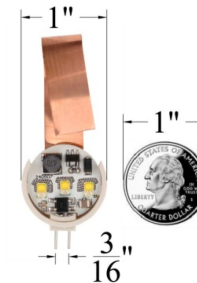

## Revolution G4-160 BP™

1 Bulb/Pack

Revolution G4-160-BP

G4-BP - Side View

## Revolution G4-205 BP™

1 Bulb/Pack

Revolution G4-205-BP

## Revolution G4-160 SP™

1 Bulb/Pack

Revolution G4-160-SP

G4-SP - Side View

## Revolution G4-205 SP™

1 Bulb/Pack

Revolution G4-205-SP

	Revolution G4-160 BP™	Revolution G4-205 BP™	Revolution G4-160 SP™	Revolution G4-205 SP™
<b>Product Sku Number</b>	<b>610074074830</b>	<b>610074074892</b>	<b>610074074809</b>	<b>610074074861</b>
<b>Color Temperature</b>	4200K			
<b>Lumen Output</b>	160 Lumens	205 Lumens	160 Lumens	205 Lumens
<b>Voltage / Regulated Range</b>	12 Volts DC / 8-30 Volts			
<b>Total Watts / Amps</b>	2.4 / .20	2.64 / .22	2.4 / .20	2.64 / .22
<b>Life Span</b>	<b>60,000 Hour Life Expectancy</b>			
<b>Comparable to Bulb/s</b>	19,773, 774, 782, 783, 790, 791, 891, JC-12V/10W/G4, JC-12V/20W/G4, 7371, 7373, 7382			
<b>Life Span</b>	<u>60,000 Hour Life Expectancy</u>			
<b>Bulb Ref. Chart (Page 22)</b>	<u>G4 - SUB-MINIATURE 2-PIN</u>			