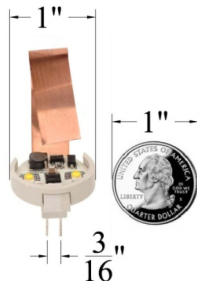

## Revolution G4-160 BP™

1 Bulb/Pack

Revolution G4-160-BP

G4-BP - Side View

## Revolution G4-205 BP™

1 Bulb/Pack

Revolution G4-205-BP

## Revolution G4-160 SP™

1 Bulb/Pack

Revolution G4-160-SP

G4-SP - Side View

## Revolution G4-205 SP™

1 Bulb/Pack

Revolution G4-205-SP

	Revolution G4-160 BP™	Revolution G4-205 BP™	Revolution G4-160 SP™	Revolution G4-205 SP™
<b>Product Sku Number</b>	<b>610074074830</b>	<b>610074074892</b>	<b>610074074809</b>	<b>610074074861</b>
<b>Color Temperature</b>	4200K			
<b>Lumen Output</b>	160 Lumens	205 Lumens	160 Lumens	205 Lumens
<b>Voltage / Regulated Range</b>	12 Volts DC / 8-30 Volts			
<b>Total Watts / Amps</b>	2.4 / .20	2.64 / .22	2.4 / .20	2.64 / .22
<b>Life Span</b>	<b>60,000 Hour Life Expectancy</b>			
<b>Comparable to Bulb/s</b>	19,773, 774, 782, 783, 790, 791, 891, JC-12V/10W/G4, JC-12V/20W/G4, 7371, 7373, 7382			
<b>Life Span</b>	<u>60,000 Hour Life Expectancy</u>			
<b>Bulb Ref. Chart (Page 22)</b>	<u>G4 - SUB-MINIATURE 2-PIN</u>			